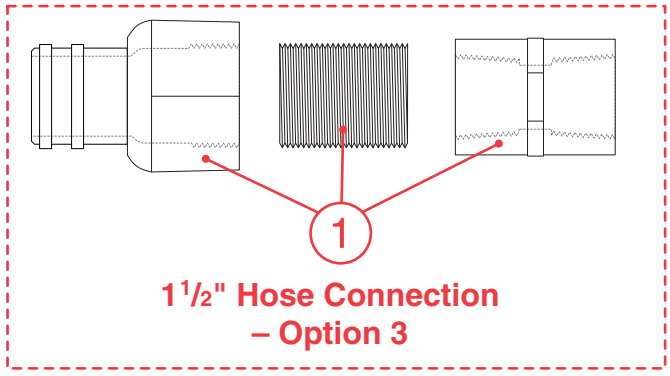

Item No.	Description	Quantity	Part No.
1	Option 3 – 1 1/2" Hose Connection	1	
1	Option 4 – 1 1/2" NPT (standard)	1	
2	Ring	1	H-146-3
3	Chain	1	H-145-3
4	Nipple	1	HN-150
5	Coupling	1	HC-150
6	Nut	1	H-167-2
7	O-Ring	2	OH-BUN-224
8	Sleeve	1	HS-200
9	Solution Tube	1	H-241-2
10	Ball Valve	1	H-205-2

**hydro**  
INSTRUMENTS™

Date: February 2005  
Scale: Not to scale  
Dwg. No.: CS-479

**2" CORPORATION STOP**